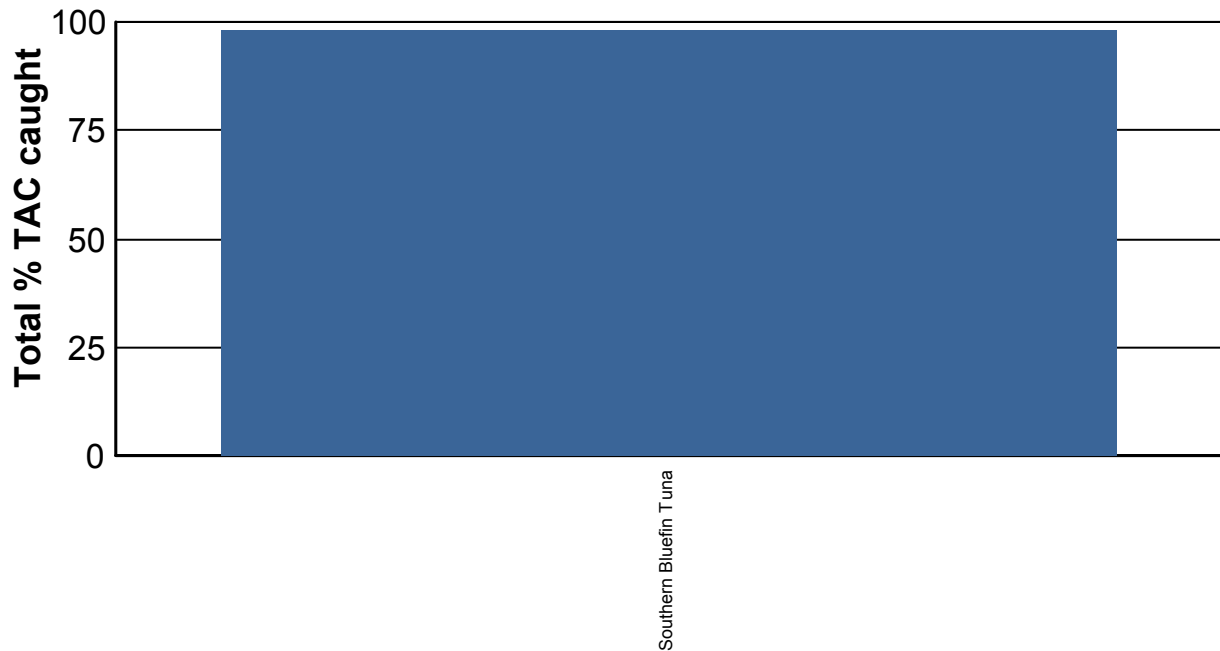

# AFMA CATCHWATCH

A REPORT FROM THE AUSTRALIAN FISHERIES MANAGEMENT AUTHORITY

Southern Bluefin Tuna Fishery 1415

31 August 2015

Species Name	Agreed TAC	TAC After over/undercatch	Catch	Available TAC	% TAC Caught	Quota Available
Southern Bluefin Tuna	5665000	555282	5435548	119734	98%	2%

Catch as percentage vs available TAC

Note :

- \* All figures are in kg.
- \* Species Oreo include Spikey, Warty, Black and Rough Oreo.
- \* The agreed TAC figures are for the period 01 December 2014 to 30 November 2015