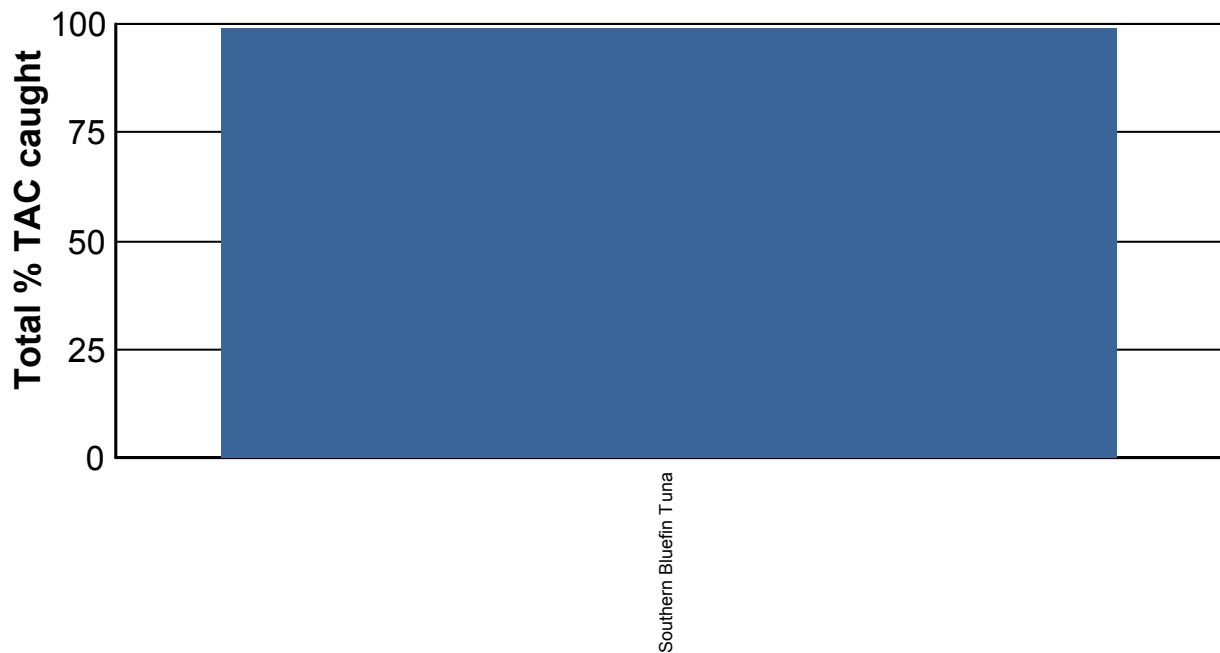

# AFMA CATCHWATCH

A REPORT FROM THE AUSTRALIAN FISHERIES MANAGEMENT AUTHORITY

Southern Bluefin Tuna Fishery 1415

12 October 2015

Species Name	Agreed TAC	TAC After over/undercatch	Catch	Available TAC	% TAC Caught	Quota Available
Southern Bluefin Tuna	5665000	555282	5515267	40015	99%	1%

Catch as percentage vs available TAC

Note :

- \* All figures are in kg.
- \* Species Oreo include Spikey, Warty, Black and Rough Oreo.
- \* The agreed TAC figures are for the period 01 December 2014 to 30 November 2015