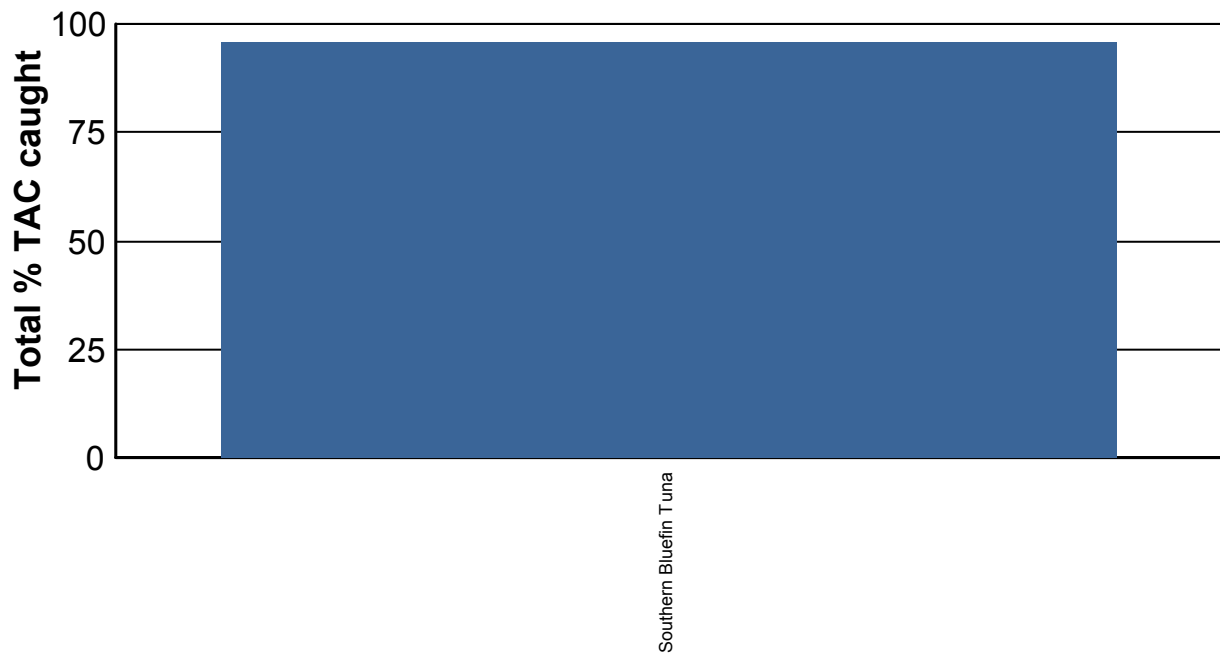

Australian Government
 Australian Fisheries Management Authority

AFMA CATCHWATCH

A REPORT FROM THE AUSTRALIAN FISHERIES MANAGEMENT AUTHORITY

Southern Bluefin Tuna Fishery 1415

12 August 2015

Species Name	Agreed TAC	TAC After over/undercatch	Catch	Available TAC	% TAC Caught	Quota Available
Southern Bluefin Tuna	5665000	5555282	5337796	217486	96%	4%

Catch as percentage vs available TAC

Note :

- * All figures are in kg.
- * Species Oreo include Spikey, Warty, Black and Rough Oreo.
- * The agreed TAC figures are for the period 01 December 2014 to 30 November 2015