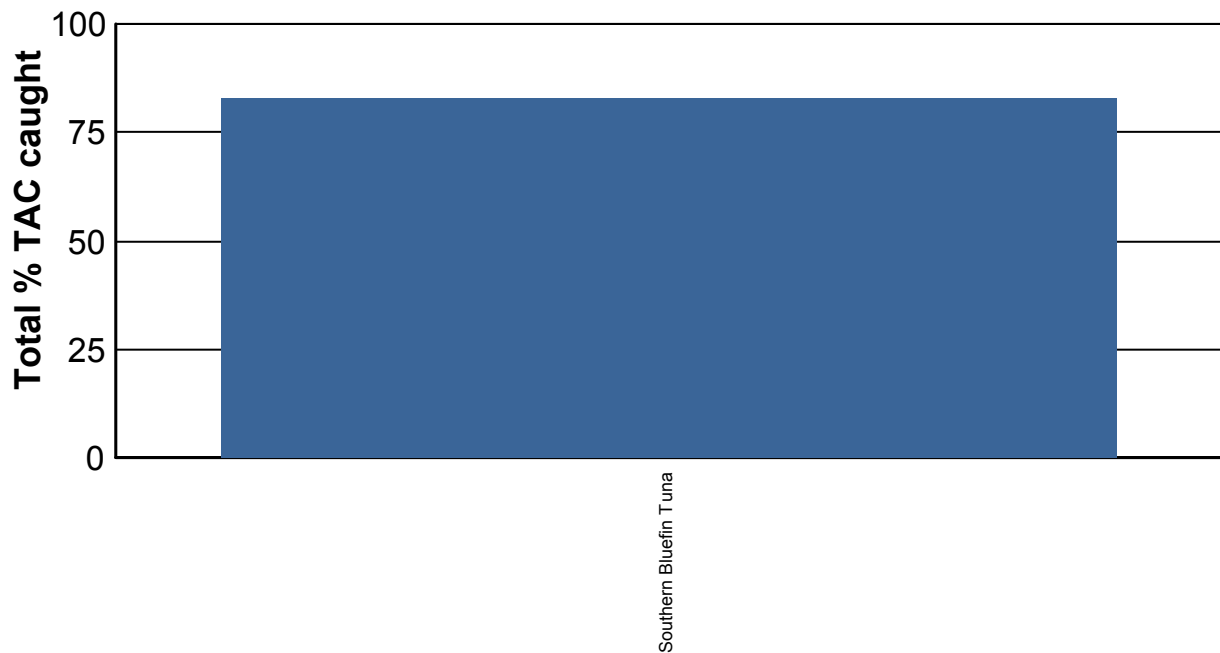

Australian Government
 Australian Fisheries Management Authority

AFMA CATCHWATCH

A REPORT FROM THE AUSTRALIAN FISHERIES MANAGEMENT AUTHORITY

Southern Bluefin Tuna Fishery 1415

27 March 2015

Species Name	Agreed TAC	TAC After over/undercatch	Catch	Available TAC	% TAC Caught	Quota Available
Southern Bluefin Tuna	5665000	5555282	4628873	926408	83%	17%

Catch as percentage vs available TAC

Note :

- * All figures are in kg.
- * Species Oreo include Spikey, Warty, Black and Rough Oreo.
- * The agreed TAC figures are for the period 01 December 2014 to 30 November 2015