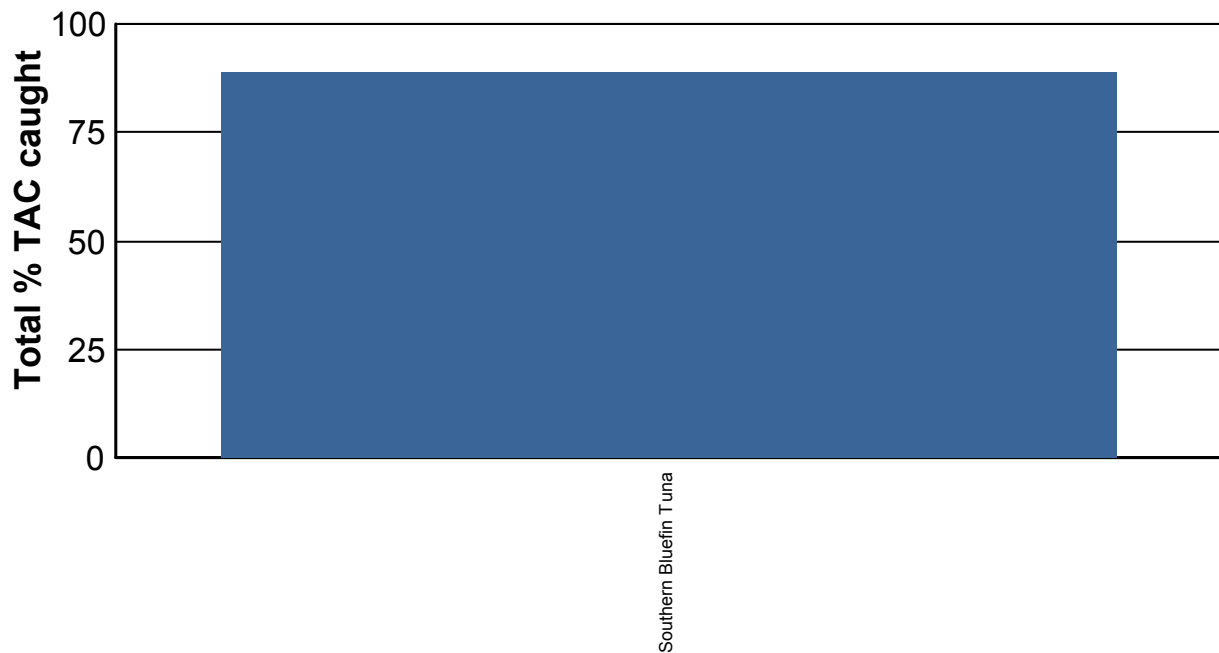

Australian Government
Australian Fisheries Management Authority

AFMA CATCHWATCH

A REPORT FROM THE AUSTRALIAN FISHERIES MANAGEMENT AUTHORITY

Southern Bluefin Tuna Fishery 1415

16 June 2015

Species Name	Agreed TAC	TAC After over/undercatch	Catch	Available TAC	% TAC Caught	Quota Available
Southern Bluefin Tuna	5665000	5555282	4961831	593451	89%	11%

Catch as percentage vs available TAC

Note :

- * All figures are in kg.
- * Species Oreo include Spikey, Warty, Black and Rough Oreo.
- * The agreed TAC figures are for the period 01 December 2014 to 30 November 2015