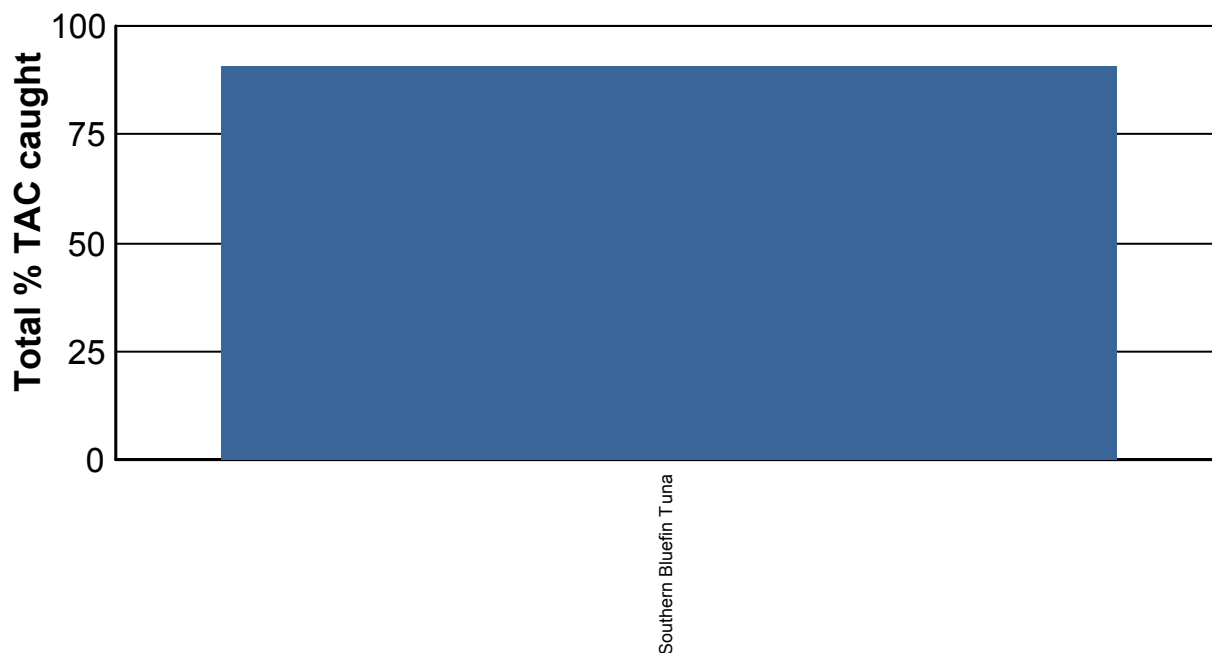

# AFMA CATCHWATCH

A REPORT FROM THE AUSTRALIAN FISHERIES MANAGEMENT AUTHORITY

Southern Bluefin Tuna Fishery 1415

07 July 2015

Species Name	Agreed TAC	TAC After over/undercatch	Catch	Available TAC	% TAC Caught	Quota Available
Southern Bluefin Tuna	5665000	5555282	5065112	490170	91%	9%

Catch as percentage vs available TAC

Note :

- \* All figures are in kg.
- \* Species Oreo include Spikey, Warty, Black and Rough Oreo.
- \* The agreed TAC figures are for the period 01 December 2014 to 30 November 2015